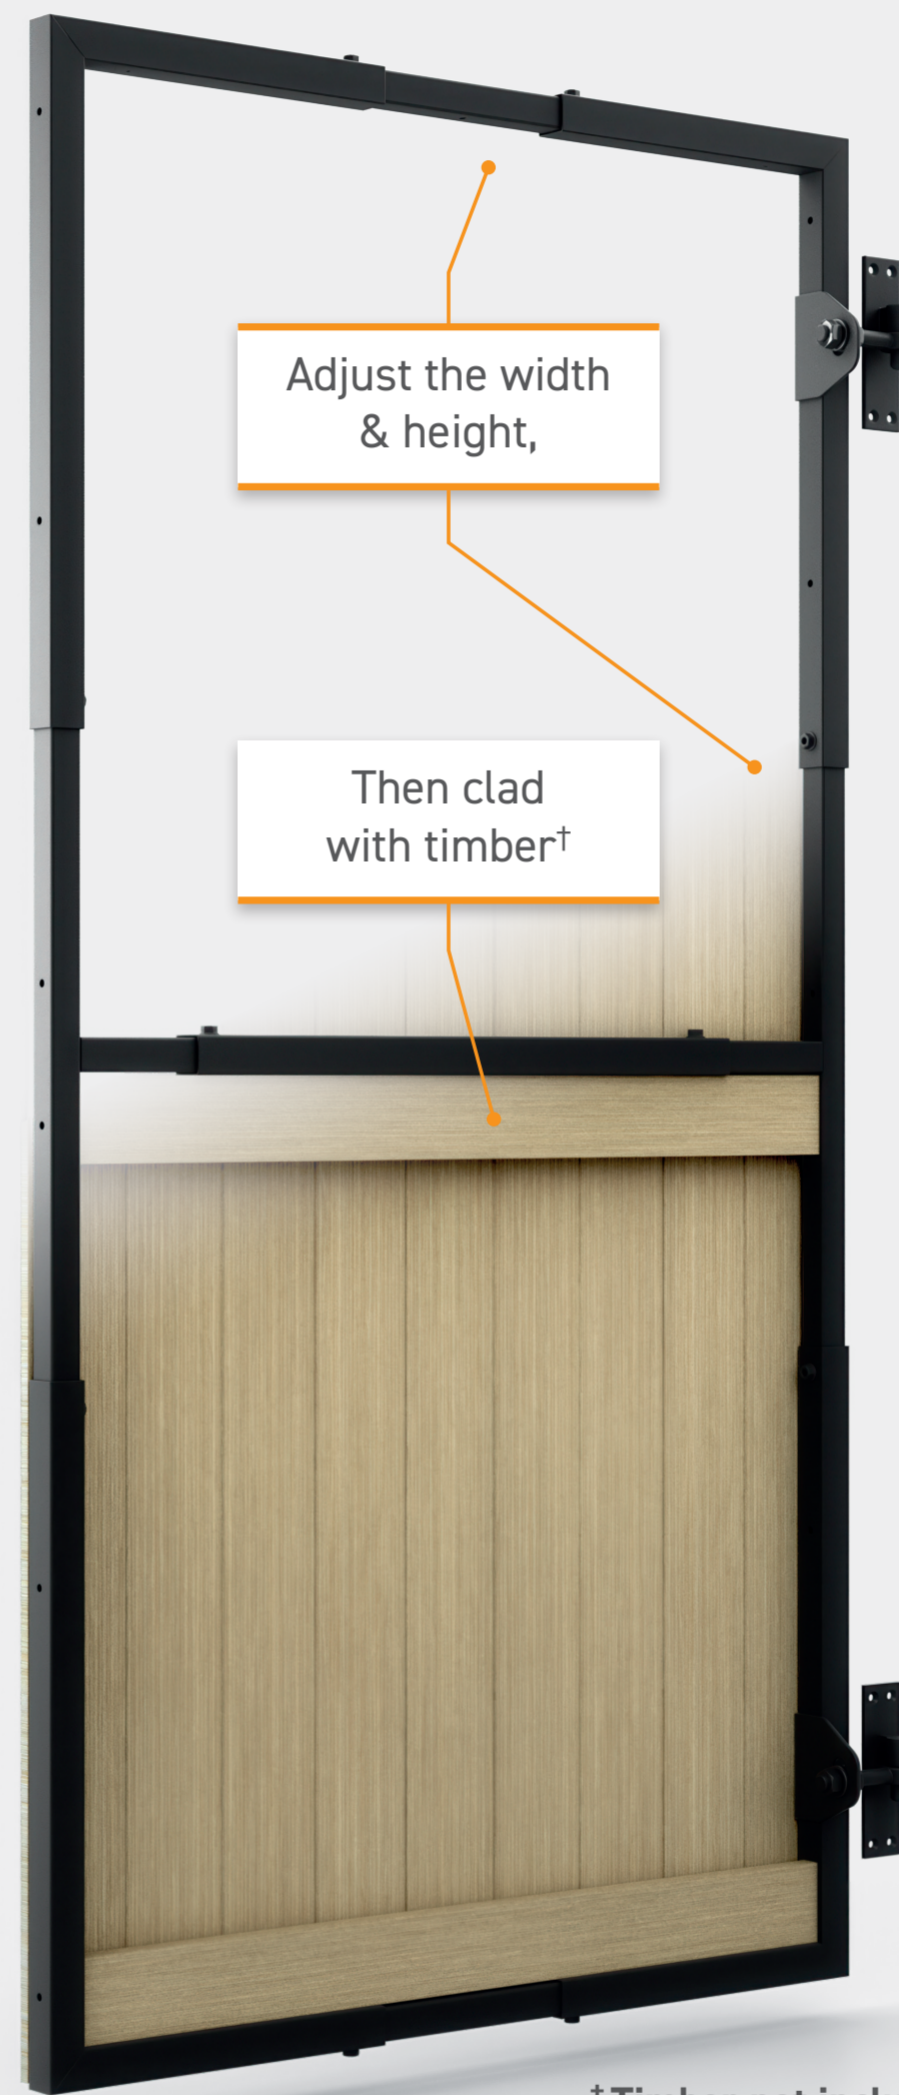

# ONE GATE. TOTAL FLEXIBILITY.

## GATEMATE<sup>®</sup> Adjustable Steel Gate Frame Kit

The gate that adapts to your space!

Fed up with gates that don't fit? Our fully adjustable steel gate frame expands in height and width, making it easy to build a strong, secure timber gate that fits your space perfectly. No more hassle—just the right fit, first time, every time.

### HEIGHT AND WIDTH ADJUSTABLE

HEIGHT  
1250-1950mm  
WIDTH  
700-1200mm

† Timber not included

Adjust joints and tighten grub screws to secure

Fully Adjustable Telescopic Steel Joints

Gate eyes and hooks included to create a strong, robust gate

**FULLY ADJUSTABLE**  
Customise the height and width to fit your space perfectly.

**DURABLE STEEL**  
Built with tough, weather-resistant steel for long-lasting strength.

**POWDER COATED BLACK**  
Sleek, modern look with a tough, weather-resistant coating that protects against rust and wear.