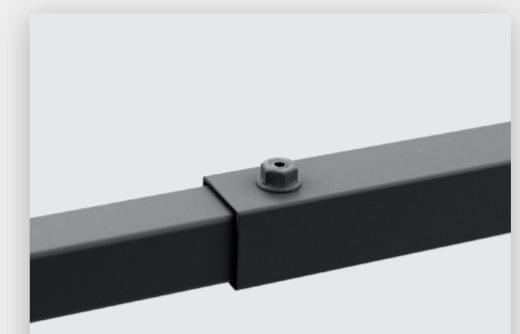

## GATEMATE<sup>®</sup> Adjustable Steel Gate Frame Kit

The gate that adapts to your space!

Fed up with gates that don't fit? Our fully adjustable steel gate frame expands in height and width, making it easy to build a strong, secure timber gate that fits your space perfectly. No more hassle—just the right fit, first time, every time.

### HEIGHT AND WIDTH ADJUSTABLE

HEIGHT  
1250-1950mm  
WIDTH  
700-1200mm

† Timber not included

Adjust joints and tighten grub screws to secure

Fully Adjustable Telescopic Steel Joints

Gate eyes and hooks included to create a strong, robust gate

**FULLY ADJUSTABLE**  
Customise the height and width to fit your space perfectly.

**DURABLE STEEL**  
Built with tough, weather-resistant steel for long-lasting strength.

**POWDER COATED BLACK**  
Sleek, modern look with a tough, weather-resistant coating that protects against rust and wear.